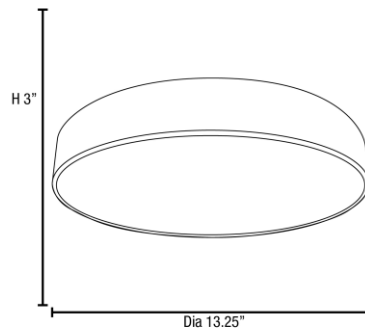

FIXTURE	BACKPLATE / CANOPY
Length:	Length
Width:	Width:
Diameter 13.25"	Diameter:
Height: 3"	Height: 2.5"
Extension:	
Overall Height:	

TECHNICAL SPECIFICATIONS

SPECIFICATIONS

Frame Material: Aluminum
Diffuser Material: Acrylic
Lamping Type: SSL (Dedicated LED) Jbox: Standard
Lamping Base: SSL Lamp Wattage: 3 W
Lamp Quantity: 9 Total Wattage: 27 W
Voltage: 120v Lamps Included: Yes

Additional Notes:

Project Name: _____

Location: _____

Type: _____

Quantity: _____

Notes:

LINE DRAWING

IES FILE

In addition to Access Lighting's purchase and warranty terms and conditions, by signing below or placing an order, you agree that you are authorized to bind the entity placing any order and acknowledge the following: All of sizes and measurements are approximate and all images are for illustrative purposes only. In the event of an inconsistency, the "Product Measurements" section controls. There also may be slight differences in the colors and designs compared to the displayed and printed images.